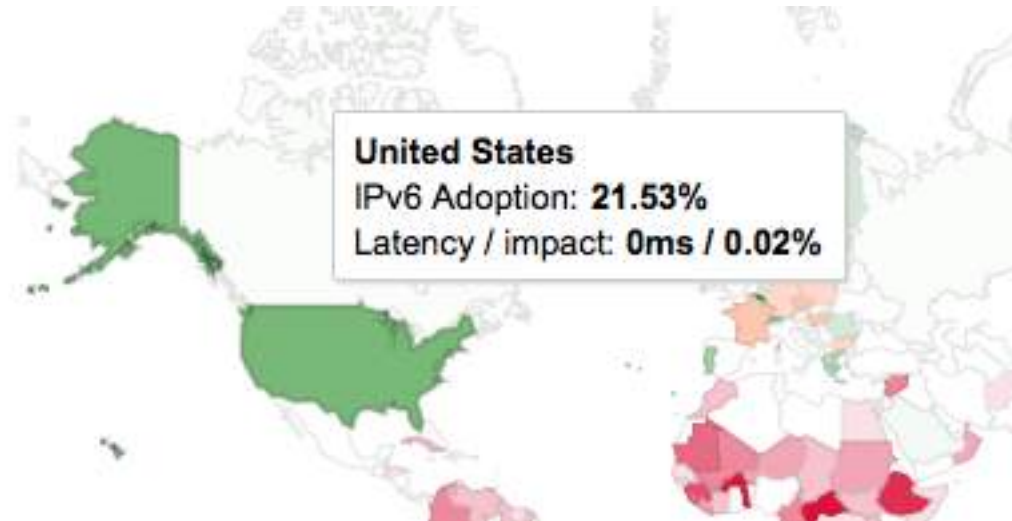

# IPv6 Deployment – US ISPs

- > 20% of US customers connected via IPv6 up from 10% one year ago today & growing rapidly

#GET6